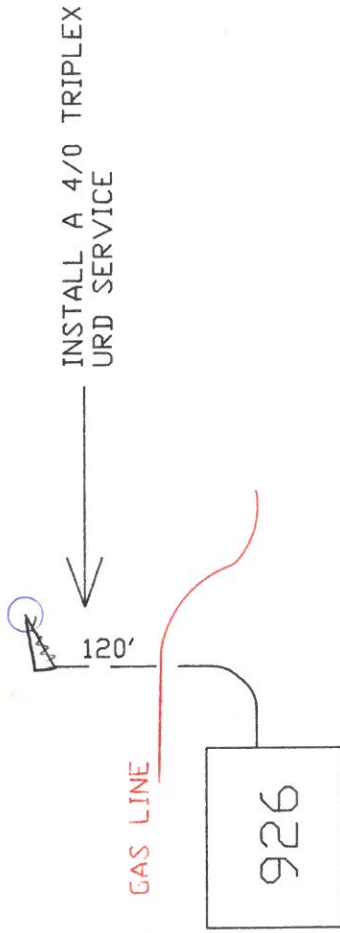

TRANSFORMER POLE

W. WASHINGTON

DRWIG

DUPS #806CDS02

Napoleon Power & Light

1775 Industrial Drive Napoleon, Ohio

ITEM 926 W. WASHINGTON

DATE 8/6/93 W.O.# J.O.# JO1245 DRAWN BY JBK